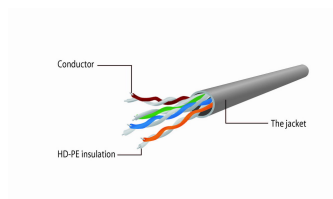

CAT5e UTP Patch cord, red, 0.25 m

PP12-0.25M/R

Features

- Patch cord with moulded strain relief, 50u" 8P8C plugs, 0.25 meter
- Red color

Packaging

| | |
|--------------------------------|----------------|
| Q'ty in crtn, pcs | 300 |
| Crtn volume, CUM | 0.022 |
| Crtn weight, kgs | 5.8 |
| Individual package size LxWxH: | 175x120x10 mm |
| Carton size LxWxH: | 405x305x180 mm |
| Country of origin | CN |
| Barcode | 8716309074759 |
| Customs code | 8544421000 |